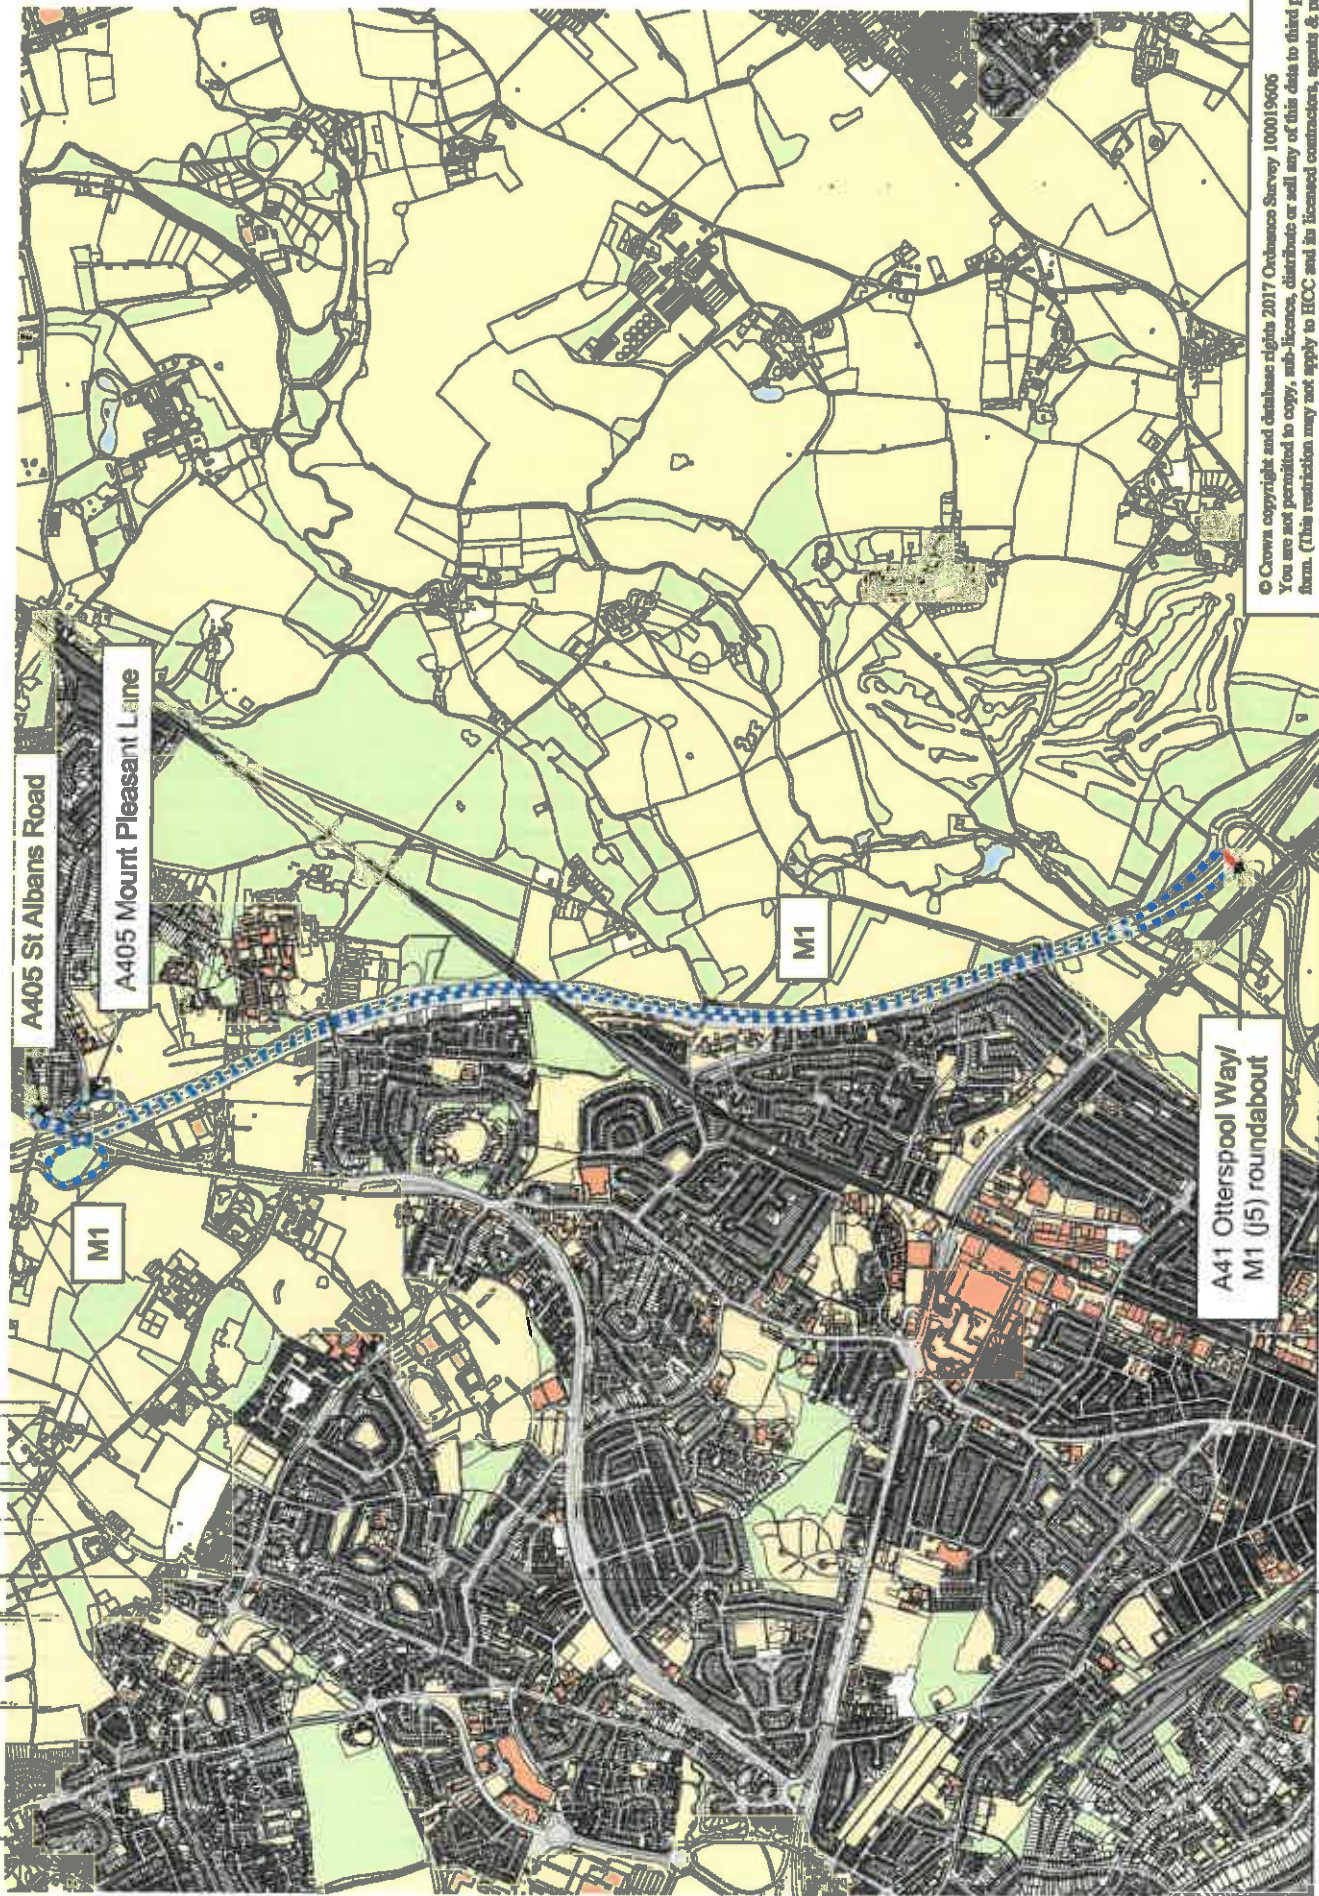

A41 Otterspool Way/  
M1 (j5) roundabout

M1

M1

A41 Edgware Way

A41 Edgware Way/Spur Road roundabout

© Crown copyright and database rights 2017 Ordnance Survey 100019606  
 You are not permitted to copy, sub-licence, distribute or sell any of this data in third parties in any form. (This restriction may not apply to HCC and its licensed contractors, agents & partners.)

### TEMPORARY TRAFFIC REGULATION ORDER

A41 Otterspool Way/M1 (j5) roundabout, Bushey (motorway diversion)

© Crown copyright and database rights 2017 Ordnance Survey 100019606  
 You are not permitted to copy, sub-licence, distribute or sell any of this data to third parties in any form. (This restriction may not apply to HCC and its licensed contractors, agents & partners.)

-  Road Closure
-  Diversion