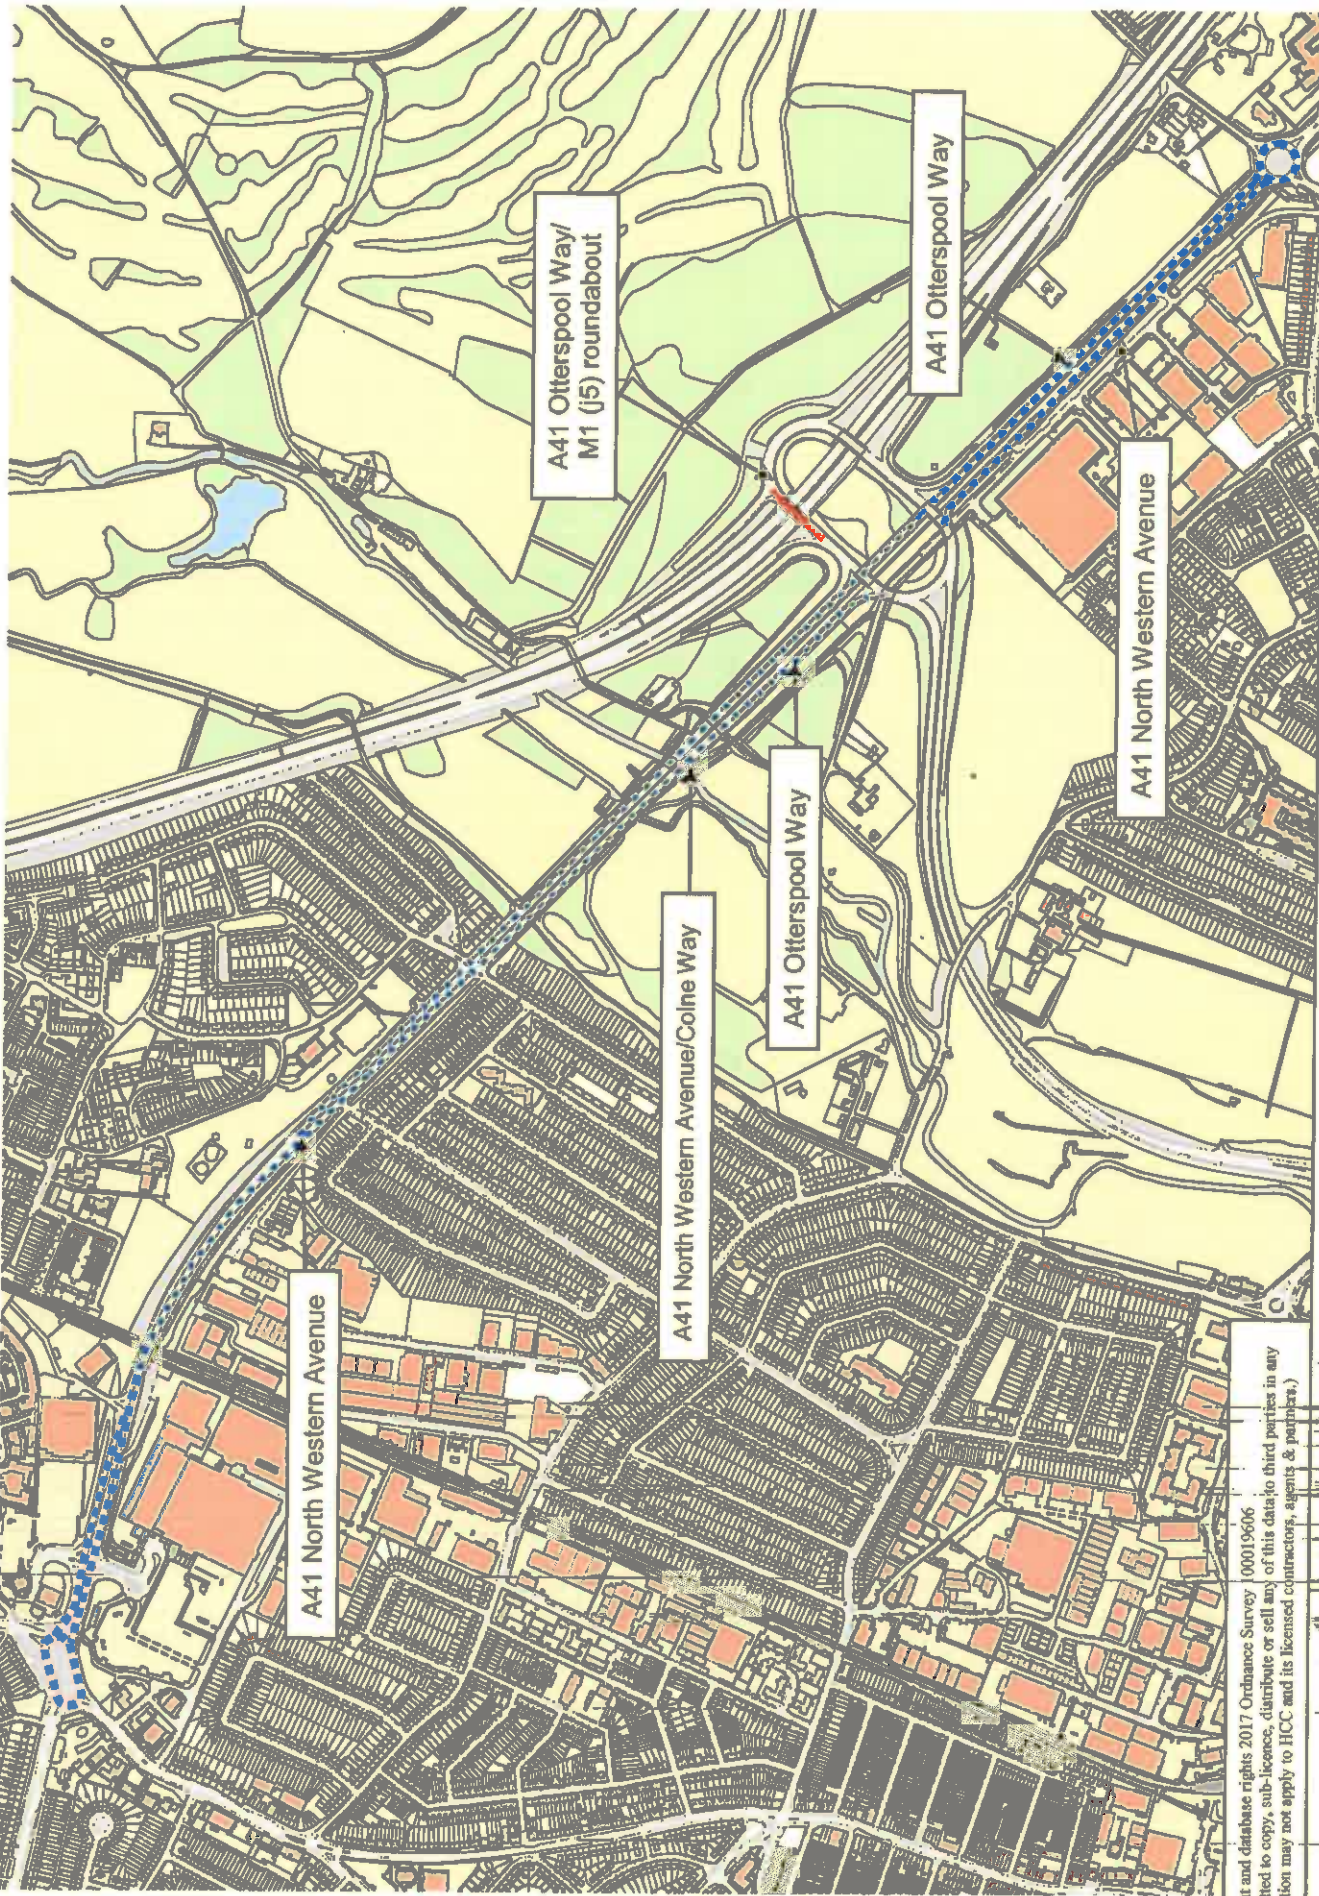

A41 Otterspool Way/  
M1 (j5) roundabout

M1

M1

A41 Edgware Way

A41 Edgware Way/Spur Road roundabout

© Crown copyright and database rights 2017 Ordnance Survey 100019606  
 You are not permitted to copy, sub-licence, distribute or sell any of this data in third parties in any form. (This restriction may not apply to HCC and its licensed contractors, agents & partners.)

### TEMPORARY TRAFFIC REGULATION ORDER

A41 Otterspool Way/M1 (j5) roundabout, Bushey (motorway diversion)

© Crown copyright and database rights 2017 Ordnance Survey 100019606  
 You are not permitted to copy, sub-licence, distribute or sell any of this data to third parties in any form. (This restriction may not apply to HCC and its licensed contractors, agents & partners.)

### TEMPORARY TRAFFIC REGULATION ORDER

A41 Otterspool Way/M1 (j5) roundabout, Bushey (motorway diversion)