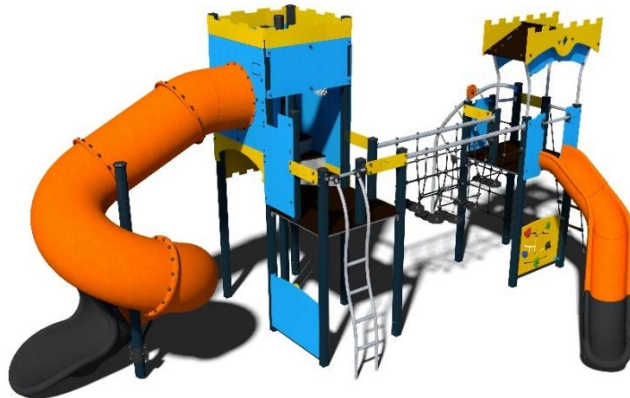

Running through all our plans is the commitment to access and the natural beauty of Phillimore Recreation Area as a unique space for the whole community to enjoy for generations to come.

The central, wooden climbing frame, now tired and becoming unsafe, will be replaced with a modern two tower castle multiplay unit with plastic helter skelter, slide and curved slide.

The existing roundabout which is raised off the ground will be replaced with a flush wheelchair accessible roundabout.

We are adding a new playhouse in the park to encourage imaginative, developmental play and increase social skills among the smaller children.

We are adding a small trampoline, sunken into the ground to ensure access for all.

We are adding a new bucket seat to the existing swings to ensure safe access to play remains paramount.

We will be adding a 'ninja warrior' assault course including slanted steps, jumping gauge, climbing slope, warrior ramp and trail steps for the older children to offer more challenging and engaging play equipment.